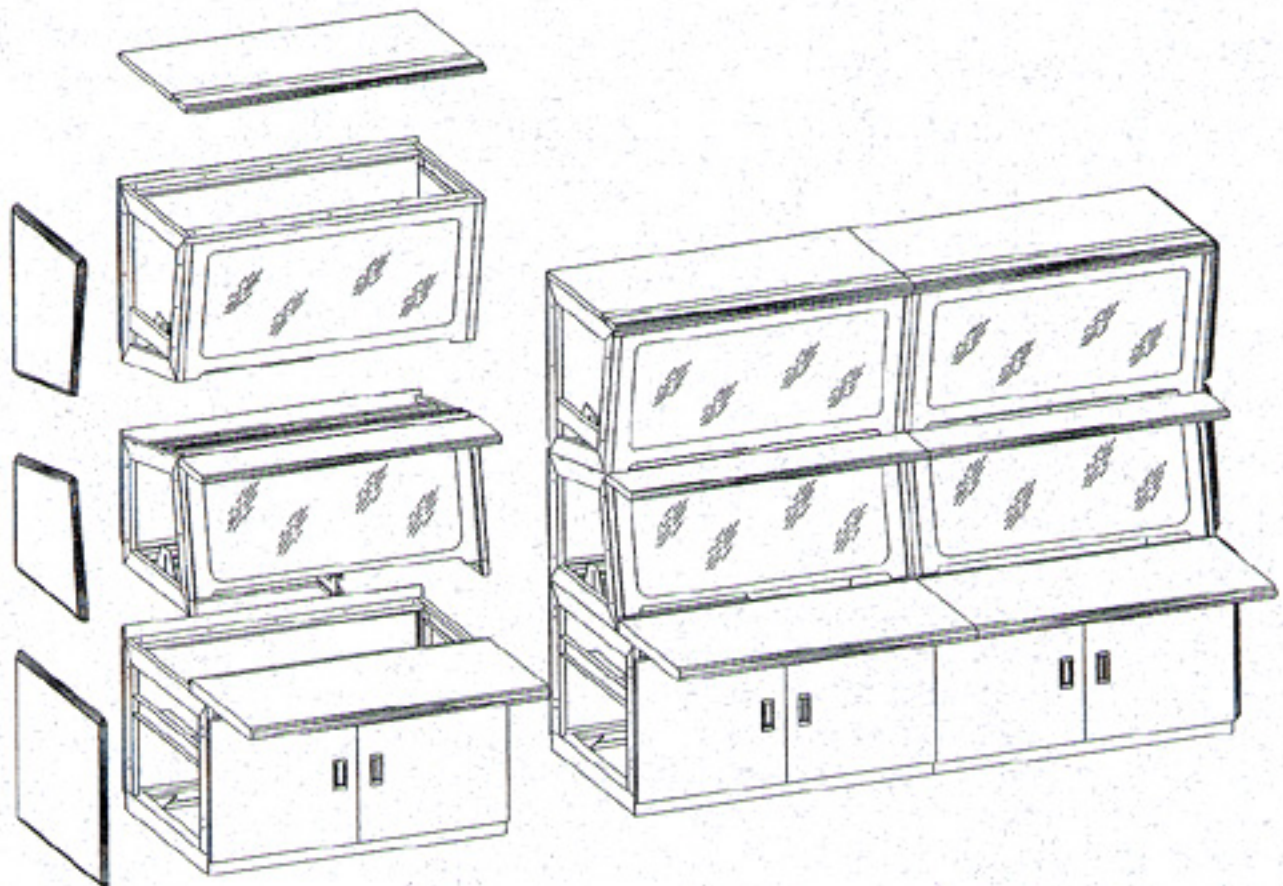

## Three Stage Access Series

FULL RADIUS COVER PANELS

LIFT-OFF ACCESS PANEL

FULLY ADJUSTABLE CRT SUPPORT

THIRD STAGE POWER STRIP

LIFT-OFF ACCESS PANEL

FULLY ADJUSTABLE CRT SUPPORT

FIRST AND SECOND STAGE  
POWER STRIPS (TWO STRIPS)

LIFT-OFF ACCESS PANEL

LEVELING PAD IN EACH CORNER

SPILL PROOF VENTILATION SYSTEM

FLIP-UP & RETRACTABLE ANTI-GLARE  
& ANTI-RADIATION OPTICAL GLASS

ADDITIONAL KEYBOARD LOCATION  
CONTINUOUS DIRECTIONAL TASK LIGHT

- 
- Model:** 48" Three Stage Access Series  
**Model No:** DVA-2048  
**Capacity:** (4) CPU's, (4) 21" CRT's  
**Features:** 48" wide x 24" deep work surface  
Continuous directional task light  
Lift-off access panels front and rear  
Spill Proof Ventilation System  
Four Fully Adjustable Monitor Supports  
Three 6 receptacle power strips  
**Finish:** Cover Panels, Dove Gray  
Work Surface, Gray Nebula  
(Custom colors available)
- 

- 
- Model:** 24" Three Stage Access Series  
**Model No:** DVA-2024  
**Capacity:** (2) CPU's, (2) 21" CRT's  
**Features:** 24" wide x 24" deep work surface  
Continuous directional task light  
Lift-off access panels front and rear  
Spill Proof Ventilation System  
Two Fully Adjustable Monitor Supports  
Two 6 receptacle power strips  
**Finish:** Cover Panels, Dove Gray  
Work Surface, Gray Nebula  
(Custom colors available)
- 