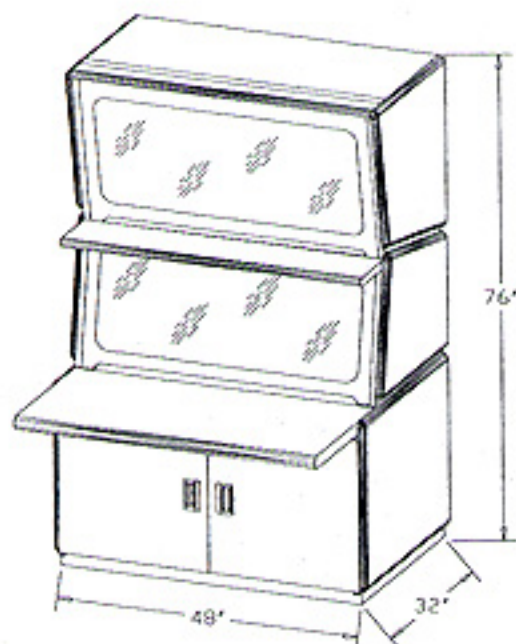

FLIP-UP & RETRACTABLE ANTI-GLARE  
& ANTI-RADIATION OPTICAL GLASS

WORK SURFACE SUPPORTS  
200 POUNDS PER LINEAR FOOT

STANDARD LIFT-OFF ACCESS PANEL

OPTIONAL HINGED DOORS

OPTIONAL SLIDE OUT CPU TRAY

11 GAUGE STEEL BASE FRAME

- 
- Model:** 48" Three Stage Access Series  
**Model No:** DVA-2048  
**Capacity:** (4) CPU's, (4) 21" CRT's  
**Features:** 48" wide x 24" deep work surface  
Continuous directional task light  
Lift-off access panels front and rear  
Spill Proof Ventilation System  
Four Fully Adjustable Monitor Supports  
Three 6 receptacle power strips  
**Finish:** Cover Panels, Dove Gray  
Work Surface, Gray Nebula  
(Custom colors available)
- 

- 
- Model:** 24" Three Stage Access Series  
**Model No:** DVA-2024  
**Capacity:** (2) CPU's, (2) 21" CRT's  
**Features:** 24" wide x 24" deep work surface  
Continuous directional task light  
Lift-off access panels front and rear  
Spill Proof Ventilation System  
Two Fully Adjustable Monitor Supports  
Two 6 receptacle power strips  
**Finish:** Cover Panels, Dove Gray  
Work Surface, Gray Nebula  
(Custom colors available)
- 

- 
- Model:** 48" Three Stage Console  
**Model No:** DV-2048  
This unit is shown with an optional Hinged Door and Flush Mount File Drawer Pedestal. Other options include Extended Pedestal, Slide Out CPU Trays, Front and Rear Storage Bins, 19" Rack Mount, Forced Ventilation, Book and Binder Bins, Fully Adjustable CRT Support, and Slide Out Key Board Trays. For a full list of options, please see the Options section of this catalog.
-