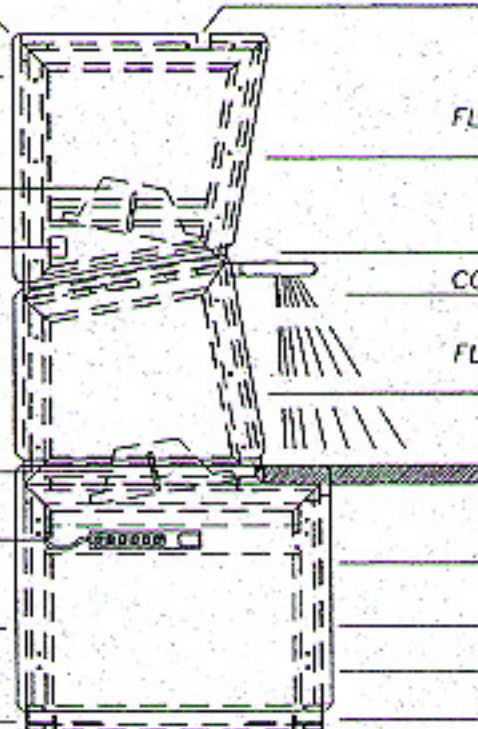

## Three Stage Access Series

FULL RADIUS COVER PANELS

LIFT-OFF ACCESS PANEL

FULLY ADJUSTABLE CRT SUPPORT

THIRD STAGE POWER STRIP

LIFT-OFF ACCESS PANEL

FULLY ADJUSTABLE CRT SUPPORT

FIRST AND SECOND STAGE  
POWER STRIPS (TWO STRIPS)

FLIP-UP & RETRACTABLE ANTI-GLARE  
& ANTI-RADIATION OPTICAL GLASS

WORK SURFACE SUPPORTS  
200 POUNDS PER LINEAR FOOT

STANDARD LIFT-OFF ACCESS PANEL

OPTIONAL HINGED DOORS

OPTIONAL SLIDE OUT CPU TRAY

11 GAUGE STEEL BASE FRAME

- 
- Model:** 48" Three Stage Access Series  
**Model No:** DVA-2048  
**Capacity:** (4) CPU's, (4) 21" CRT's  
**Features:** 48" wide x 24" deep work surface  
Continuous directional task light  
Lift-off access panels front and rear  
Spill Proof Ventilation System  
Four Fully Adjustable Monitor Supports  
Three 6 receptacle power strips  
**Finish:** Cover Panels, Dove Gray  
Work Surface, Gray Nebula  
(Custom colors available)
- 

- 
- Model:** 24" Three Stage Access Series  
**Model No:** DVA-2024  
**Capacity:** (2) CPU's, (2) 21" CRT's  
**Features:** 24" wide x 24" deep work surface  
Continuous directional task light  
Lift-off access panels front and rear  
Spill Proof Ventilation System  
Two Fully Adjustable Monitor Supports  
Two 6 receptacle power strips  
**Finish:** Cover Panels, Dove Gray  
Work Surface, Gray Nebula  
(Custom colors available)
- 