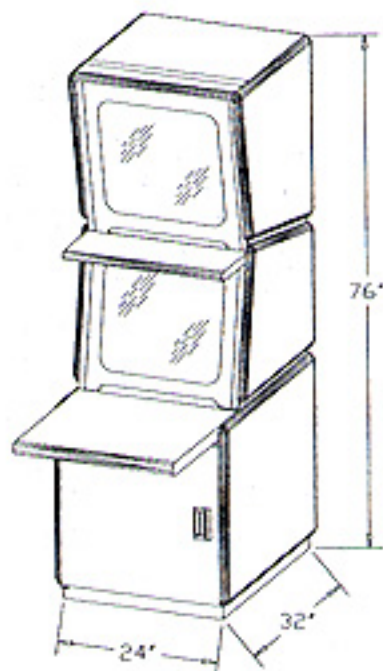

FLIP-UP & RETRACTABLE ANTI-GLARE  
& ANTI-RADIATION OPTICAL GLASS

WORK SURFACE SUPPORTS  
200 POUNDS PER LINEAR FOOT

STANDARD LIFT-OFF ACCESS PANEL

OPTIONAL HINGED DOORS

OPTIONAL SLIDE OUT CPU TRAY

11 GAUGE STEEL BASE FRAME

- 
- Model:** 48" Three Stage Access Series  
**Model No:** DVA-2048  
**Capacity:** (4) CPU's, (4) 21" CRT's  
**Features:** 48" wide x 24" deep work surface  
Continuous directional task light  
Lift-off access panels front and rear  
Spill Proof Ventilation System  
Four Fully Adjustable Monitor Supports  
Three 6 receptacle power strips  
**Finish:** Cover Panels, Dove Gray  
Work Surface, Gray Nebula  
(Custom colors available)
- 

- 
- Model:** 24" Three Stage Access Series  
**Model No:** DVA-2024  
**Capacity:** (2) CPU's, (2) 21" CRT's  
**Features:** 24" wide x 24" deep work surface  
Continuous directional task light  
Lift-off access panels front and rear  
Spill Proof Ventilation System  
Two Fully Adjustable Monitor Supports  
Two 6 receptacle power strips  
**Finish:** Cover Panels, Dove Gray  
Work Surface, Gray Nebula  
(Custom colors available)
- 

- 
- Model:** 48" Three Stage Console  
**Model No:** DV-2048  
This unit is shown with an optional Hinged Door and Flush Mount File Drawer Pedestal. Other options include Extended Pedestal, Slide Out CPU Trays, Front and Rear Storage Bins, 19" Rack Mount, Forced Ventilation, Book and Binder Bins, Fully Adjustable CRT Support, and Slide Out Key Board Trays. For a full list of options, please see the Options section of this catalog.
-