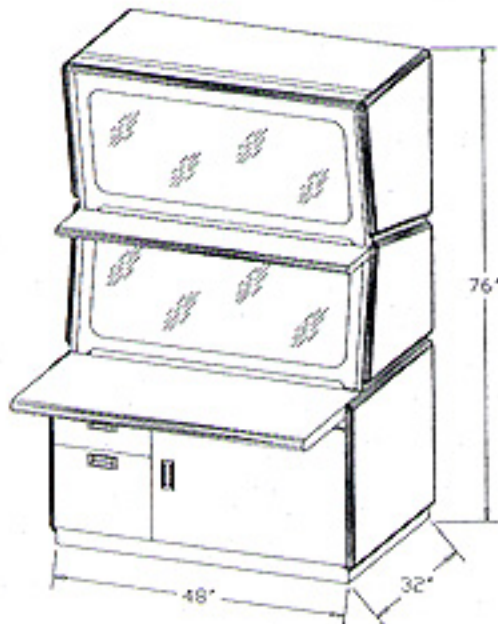

FLIP-UP & RETRACTABLE ANTI-GLARE  
& ANTI-RADIATION OPTICAL GLASS

WORK SURFACE SUPPORTS  
200 POUNDS PER LINEAR FOOT

STANDARD LIFT-OFF ACCESS PANEL

OPTIONAL HINGED DOORS

OPTIONAL SLIDE OUT CPU TRAY

11 GAUGE STEEL BASE FRAME

- 
- Model:** 48" Three Stage Access Series  
**Model No:** DVA-2048  
**Capacity:** (4) CPU's, (4) 21" CRT's  
**Features:** 48" wide x 24" deep work surface  
Continuous directional task light  
Lift-off access panels front and rear  
Spill Proof Ventilation System  
Four Fully Adjustable Monitor Supports  
Three 6 receptacle power strips  
**Finish:** Cover Panels, Dove Gray  
Work Surface, Gray Nebula  
(Custom colors available)
- 

- 
- Model:** 24" Three Stage Access Series  
**Model No:** DVA-2024  
**Capacity:** (2) CPU's, (2) 21" CRT's  
**Features:** 24" wide x 24" deep work surface  
Continuous directional task light  
Lift-off access panels front and rear  
Spill Proof Ventilation System  
Two Fully Adjustable Monitor Supports  
Two 6 receptacle power strips  
**Finish:** Cover Panels, Dove Gray  
Work Surface, Gray Nebula  
(Custom colors available)
- 

- 
- Model:** 48" Three Stage Console  
**Model No:** DV-2048  
This unit is shown with an optional Hinged Door and Flush Mount File Drawer Pedestal. Other options include Extended Pedestal, Slide Out CPU Trays, Front and Rear Storage Bins, 19" Rack Mount, Forced Ventilation, Book and Binder Bins, Fully Adjustable CRT Support, and Slide Out Key Board Trays. For a full list of options, please see the Options section of this catalog.
-